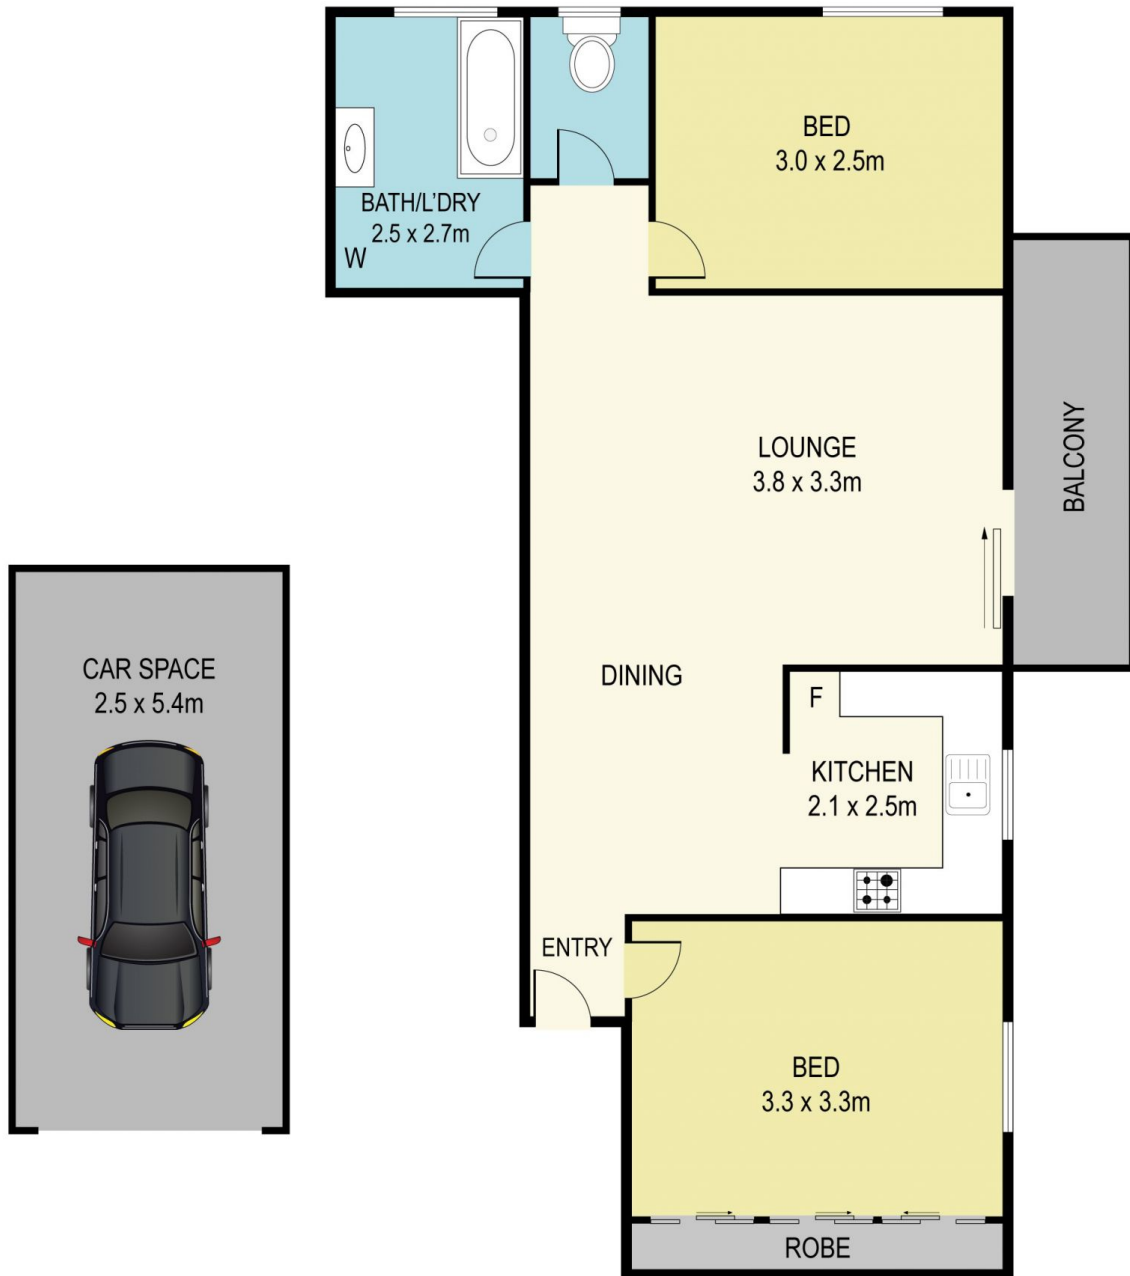

32/58 Meadow Crescent Meadowbank NSW

2  1  1 

Attention: Sending an email enquiry? If so, please make sure to leave your mobile number so we can notify you via SMS once your query has been replied to. This will assist with any reply emails ending up in your junk mail. Thank you for your assistance - Leighton Avery

View : <https://www.awardgroup.com.au/sale/nsw/northern-suburbs/meadowbank/residential/unit/5230216>

Tranquilly positioned at the rear of the complex, this spacious 2 bedroom home boasts a light-filled northern aspect and renovated interiors, all within a stone's throw of multiple public transport links and lifestyle amenities.

Property Highlights:

- Low strata fee's of approx \$500pq!
- Well-appointed kitchen with stainless-steel appliances, including dishwasher
- Two generous bedrooms with wall-to-wall built-in to main

32/58 Meadow Crescent, Meadowbank

DISCLAIMER
DIMENSIONS ARE APPROXIMATE AND SHOULD ONLY BE USED AS A GUIDE
THEY ARE NOT TO SCALE AND NO LIABILITY WILL BE ACCEPTED.